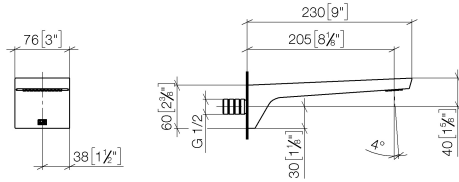

CL.1 Bath spout for wall mounting - Brushed Dark Platinum

CL.1

13 801 705

- 205mm projection
- rectangular spray pattern with 55 individual jets
- hole diameter 37 mm
- 1/2" connection
- plug-link mounting
- max. flow 24.6 l/min at 3 bar flow pressure

- Concealed wall elbow -** 35 085 970 90
- max. recess depth 163 mm
 - min. recess depth 90 mm

13 801 705

mm [inches]

Flow rate chart

Certificates

WRAS_1512012. LGA_28683. IAPMO_4976 (4).

13 801 705

Spare parts list

No.	Item Number	Name	Quantity used	Delivery time
1	09 24 03 081 10 90	extension	1	2
2	09 24 03 180 90	nipple	1	2
3	09 14 10 119 90	seal	1	2
4	09 31 20 027 10-00	plug	2	10
5	09 14 10 132 90	seal	2	2
6	90 31 11 004 00 90	pin	1	2
7	90 11 02 299 00 90	aerator	1	2